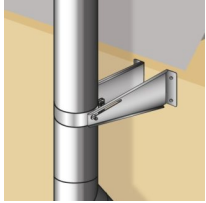

SKU	Ext mm	Price
170148	280	£101.48 ex-VAT
170149	300	£103.81 ex-VAT

Price:

RETROFIT WALL SUPPORT - ICID PLUS AND ICS25 - 200 - 375MM

SKU: Retrofit Wall Support - ICID Plus and ICS25-200-375

SKU	Int mm	Ext mm	Colour	Price
170323	150	200	Plain	£96.14 ex-VAT
170322	125	180	Plain	£94.42 ex-VAT
170321	100	150	Plain	£93.30 ex-VAT
170320	150	200	Black	£96.14 ex-VAT
170319	125	180	Black	£94.42 ex-VAT
170318	100	150	Black	£93.30 ex-VAT

Price: